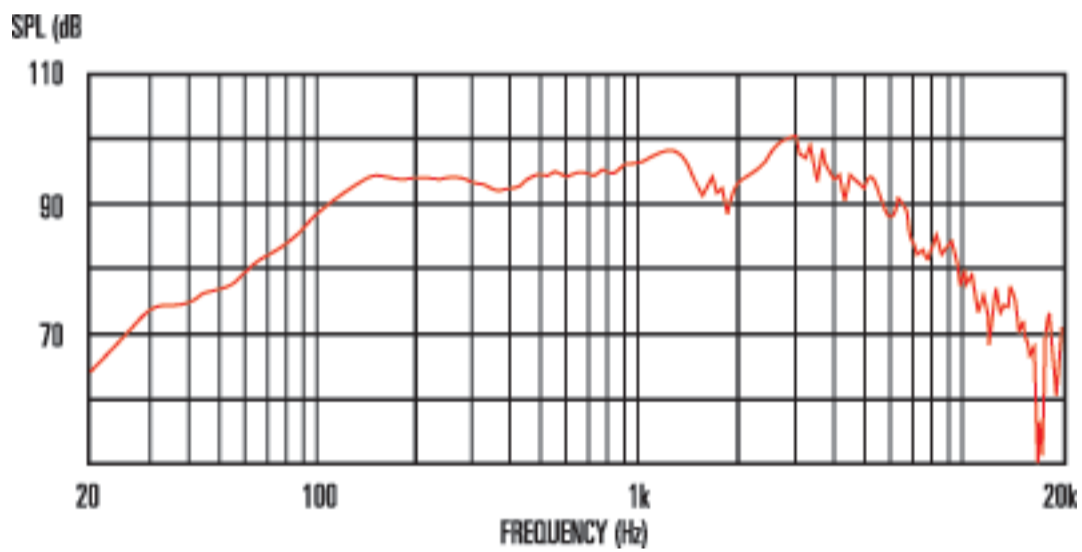

### Eight 15

The Eight 15 is ideal for upgrading your bedroom blaster with authentic British tone. Well-balanced mids and highs complement a surprisingly meaty bottom end - it's just about the biggest sounding eight inch speaker we've ever heard! The Eight 15 speaker is available in 4 making it ready, willing and able to blast new life into junior combos like the Fender® Champ™, bringing extra depth, girth and punch to your tone. Supersize the performance of your amp with the sonic might of the Eight 15, the fattest sounding 8-inch speaker around.

#### 8 Frequency Response

#### General Specifications

Nominal diameter	8", 203mm
Power rating	15Wrms
Nominal impedance	4, 8 & 16
Sensitivity	95dB
Chassis type	Pressed steel
Voice coil diameter	1", 25mm
Voice coil material	Round copper
Magnet type	Ceramic
Magnet weight	13oz, 0.37kg
Frequency range	100-5000Hz
Resonance frequency, Fs	109.7Hz
DC resistance, Re	6.4

#### Mounting Information

Cut-out diameter	7.2", 183mm
Diameter	8.1", 205mm
Magnet structure diameter	3.3", 85mm
Mounting slot dimensions	0.19x0.31", 5x8mm Ø
Mounting slot PCD	7.7", 195mm
Number of mounting slots	4
Overall depth	3.3", 82.6mm
Unit weight	2.2lb, 1kg